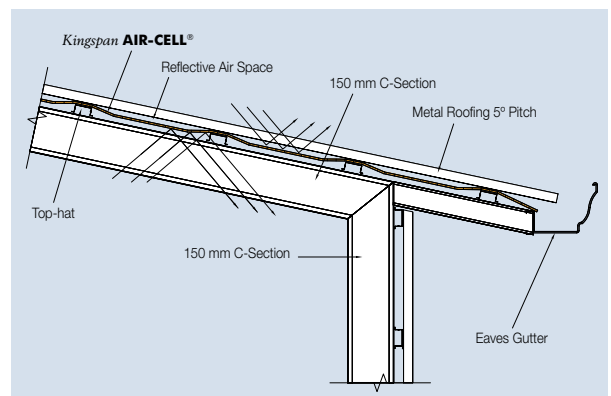

AIR-CELL Insulshed® 50

Product Description

Australian-made *Kingspan AIR-CELL Insulshed® 50* is your solution for comfort in your shed, achieving indoor temperatures that are significantly cooler in summer and warmer in winter.

Kingspan AIR-CELL Insulshed® 50 is manufactured with a patented closed-cell foam structure sandwiched by highly reflective foil surfaces, and is the fibre-free, non-allergenic alternative to conventional bulk insulation.

Product Data	30 m²	45 m²
Product Codes	TB050	TB050-45
Product Thickness	5 mm	
Roll Diameters	390 mm	470 mm
Roll Weights	6.9 kg	10.4 kg
Roll Sizes	1350 mm x 22.25 m	1350 mm x 33.33 m
Reflectance		
Anti-Glare Face	95%	
Reflective Face	97%	
Emittance		
Anti-Glare Face	E0.05	
Reflective Face	E0.03	
Duty Rating	Extra heavy	

Kingspan AIR-CELL Insulshed® 50 has been designed specifically for shed applications only. *Kingspan AIR-CELL Insulshed® 50* is not suitable for use in residential or commercial buildings.

Kingspan Insulation Pty Ltd

Australia Tel: 1300 247 235
Email: info@kingspaninsulation.com.au
www.kingspaninsulation.com.au

New Zealand Tel: 0800 123 231
Email: info@kingspaninsulation.co.nz
www.kingspaninsulation.co.nz

Asia Tel: (+65) 981 35 498
Email: info@kingspaninsulation.asia
www.kingspaninsulation.asia